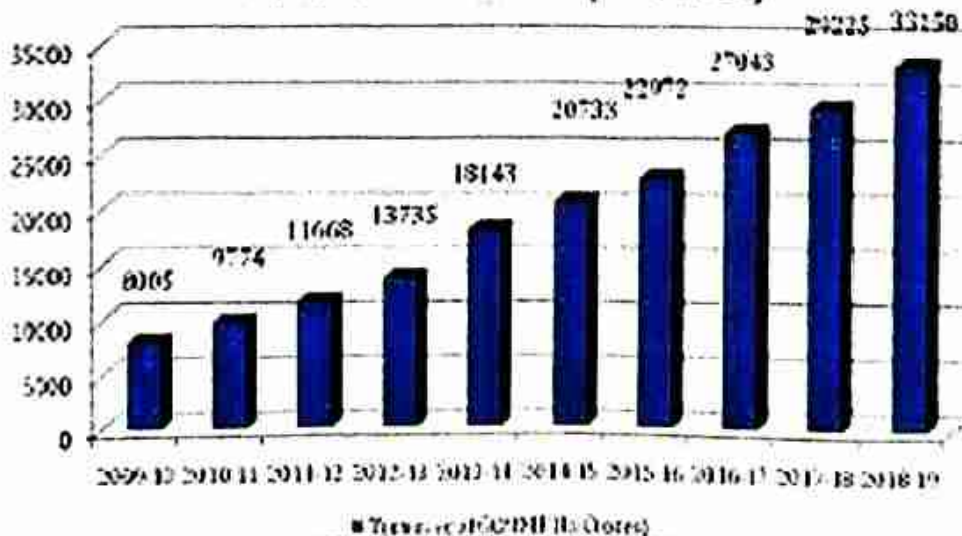

8%

Dabur Honey

Patanjali Honey

Amul Honey

Market turnover :-

The Gujarat Cooperative Milk Marketing Federation (GCMMF), which markets 'Amul' brand of milk and dairy products, registered a turnover of Rs 39,248 crore in 2020-21,

The turnover of the Amul group (GCMMF and member unions) crossed Rs 53,000 crore in the year when it celebrates the 75th year of Amul cooperative movement. GCMMF aims to double its group turnover to Rs 1 lakh crore by 2025, it said after its 47th annual general meeting (AGM).

GCMMF had registered a sales turnover of Rs 38,542 crore in 2019-20, a rise of 17 percent as compared to the previous financial year.

Consolidated turnover of all products sold under the 'Amul' brand was Rs 52,000 crore last financial year.

GCMMF, the apex body of 18 dairy cooperatives in Gujarat, achieves an impressive turnover in the 75th year of the Amul cooperative movement that was born in 1946, leading to its establishment in 1973.

This Cooperative, which began with two small villages collecting just 250 litres of milk per day in 1946, today handles more than 29 million litres of milk on a peak operating day. Today, 75 years hence, Amul is the largest food and FMCG (fast-moving consumer goods) brand in India,"

Turnover of GCMMF (In Crores)