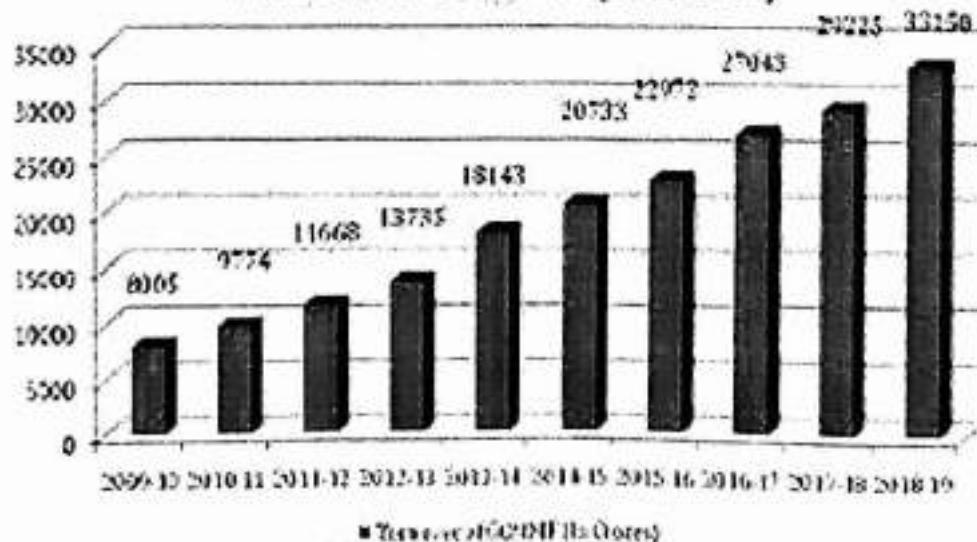

Amul Honey

Market turnover :-

The Gujarat Cooperative Milk Marketing Federation (GCMMF), which markets 'Amul' brand of milk and dairy products, registered a turnover of Rs 39,248 crore in 2020-21,

The turnover of the Amul group (GCMMF and member unions) crossed Rs 53,000 crore in the year when it celebrates the 75th year of Amul cooperative movement. GCMMF aims to double its group turnover to Rs 1 lakh crore by 2025, it said after its 47th annual general meeting (AGM).

GCMMF had registered a sales turnover of Rs 38,542 crore in 2019-20, a rise of 17 percent as compared to the previous financial year.

Consolidated turnover of all products sold under the 'Amul' brand was Rs 52,000 crore last financial year.

GCMMF, the apex body of 18 dairy cooperatives in Gujarat, achieves an impressive turnover in the 75th year of the Amul cooperative movement that was born in 1946, leading to its establishment in 1973.

This Cooperative, which began with two small villages collecting just 250 litres of milk per day in 1946, today handles more than 29 million litres of milk on a peak operating day. Today, 75 years hence, Amul is the largest food and FMCG (fast-moving consumer goods) brand in India,"

Turnover of GCMMF (In Crores)